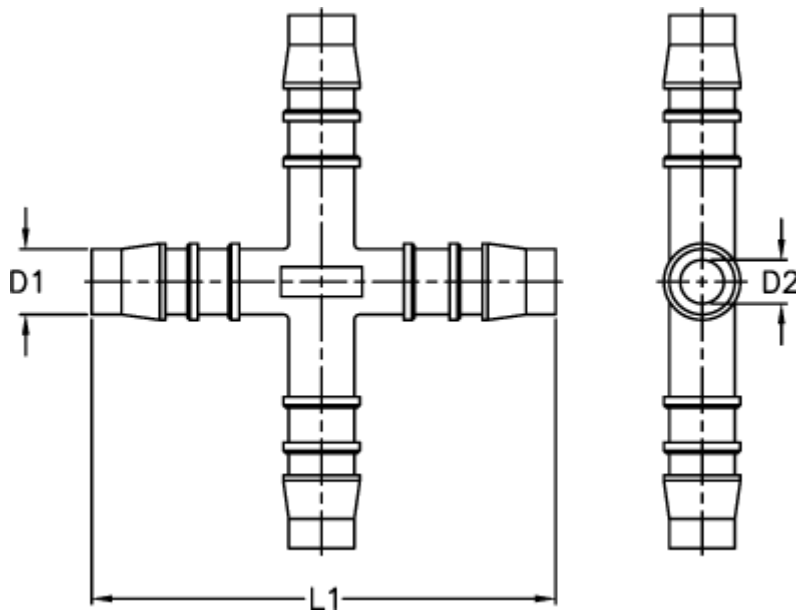

Article number: 027728900006

Description: Norma hose coupling KS 6

Measures

D1 = 6

D2 = 4.0

L1 = 48